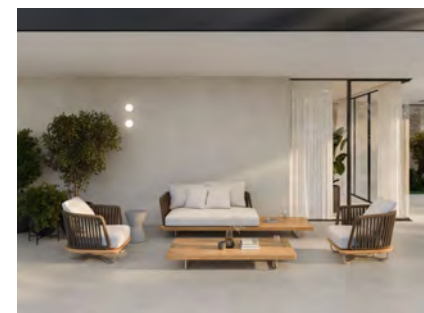

Pearl outside living area