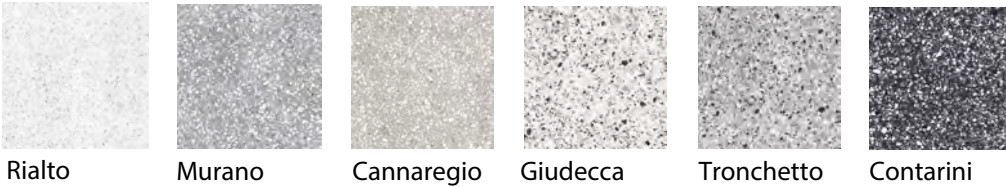

**General:** Inspired by Italian artisan tradition, Venexia reinterprets Terrazzo with new design and interesting aesthetics - creating both modern and retro environments. Venexia is a porcelain tile suitable for both indoor and outdoor applications, available in an array of sizes that allow for modular laying, as well as Matt & Grip finishes to create seamless indoor and outdoor ambiances. Also available in a 20mm paver for heavy duty or raised flooring external areas.

<b>Origin:</b>	Italy		
<b>Colours:</b>	Rialto	(small chip)	
	Murano	(small chip)	
	Cannaregio	(small chip)	
	Giudecca	(small chip)	
	Tronchetto	(large chip)	
	Contarini		
<b>Sizes &amp; Finishes:</b>	Matt 6mm thickness		
	All Colours:	900 x 900	450 x 900    300 x 900
<b>Sizes &amp; Finishes:</b>	Matt 9mm thickness		
	All colours:	600 x 1200	600 x 600    300 x 600
<b>Sizes &amp; Finishes:</b>	Grip 9mm thickness		
	All colours:	600 x 1200	
<b>Sizes &amp; Finishes:</b>	Grip 20mm thickness		
	Murano & Giudecca colours only    600 x 600		
<b>Type:</b>	Full bodied porcelain		
<b>Appearance:</b>	Pre cast cement material with chips of granite/marble		
<b>Production:</b>	Digital Ink Jet technology with rectified edges		
<b>Technical:</b>	Water Absorption less than 0.05%		
	Frost Resistant		
	High Traffic Resistant		
	Stain Resistant (use hot running water)		
	Chemical Resistant		
<b>Slip Resistance:</b>	Matt finish - R10	DIN 51130 / P3	
	Grip finish - R11	DIN 51130	