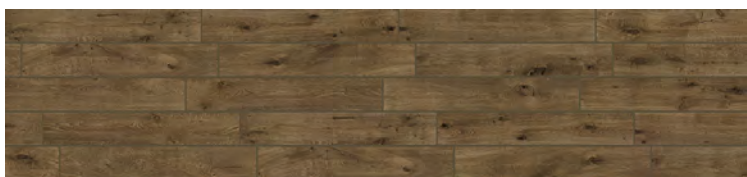

The Natural surface finish is soft under foot, and perfect for all internal areas, while the Grip surface finish is anti-slip and perfect for wet areas and external landscaping solutions. There is even a 20mm thick paver option that can be used in heavy duty external areas - as a paver or raised flooring solution.

Acero

Rovere

Quercia

Ebano

Origin:	Italy	
Colours:	Acero / Rovere / Quercia / Ebano	
Sizes & Finishes	Natural	200 x 1210 x 9mm
	Natural	300 x 1210 x 9mm
	Natural	265 x 1800 x 9mm
	Grip	200 x 1210 x 9mm
	Grip	300 x 1208 x 20mm
Decor:	Cassettonato	802 x 802 x 9mm
Type:	Glazed Porcelain	
Appearance:	Natural Oak Timber	
Production:	Pressed and rectified porcelain	
Technical:	Water porosity - less than 0.05% Stain and chemical resistant Scratch resistant Fire resistant Frost resistant Zero allergens	
Slip Resistance:	Natural:	R9 (DIN S1130)
	Grip:	R11 (DIN S1130)

Bosco - Acero Cassettonato

Bosco - Acero 200x1210 & 300x1210

Bosco - Rovere 265x1800

Bosco_Rovere Cassettonato

Suppliers of the finest

porcelainstoneware

tiles

info@csaustralia.com.au