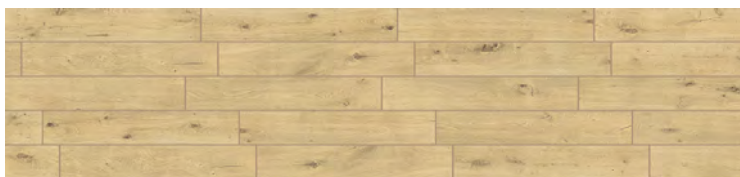

General: The Bosco collection of rectified porcelain stoneware planks and inlaid decors is a perfect replica of the beautiful German forest oak trees. Rich in warmth and depth of colour, Bosco represents strength and durability - giving any environment a sense of purpose and being.

The Natural surface finish is soft under foot, and perfect for all internal areas, while the Grip surface finish is anti-slip and perfect for wet areas and external landscaping solutions. There is even a 20mm thick paver option that can be used in heavy duty external areas - as a paver or raised flooring solution.

To complete the series there is even a beautiful parquetry decor which replicates inlaid timber in 802x802mm panels.

Applications: All commercial & residential applications for both inside & out. Create various edge detailing and laminations for steps, pool surrounds/coping, as well as custom designs.

Acero

Rovere

Quercia

Ebano

Origin:	Italy	
Colours:	Acero / Rovere / Quercia / Ebano	
Sizes & Finishes	Natural	200 x 1210 x 9mm
	Natural	300 x 1210 x 9mm
	Natural	265 x 1800 x 9mm
	Grip	200 x 1210 x 9mm
	Grip	300 x 1208 x 20mm
Decor:	Cassettonato	802 x 802 x 9mm
Type:	Glazed Porcelain	
Appearance:	Natural Oak Timber	
Production:	Pressed and rectified porcelain	
Technical:	Water porosity - less than 0.05% Stain and chemical resistant Scratch resistant Fire resistant Frost resistant Zero allergens	
Slip Resistance:	Natural:	R9 (DIN S1130)
	Grip:	R11 (DIN S1130)