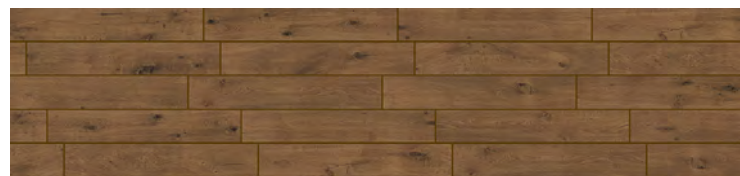

The Natural surface finish is soft under foot, and perfect for all internal areas, while the Grip surface finish is anti-slip and perfect for wet areas and external landscaping solutions. There is even a 20mm thick paver option that can be used in heavy duty external areas - as a paver or raised flooring solution.

To complete the series there is even a beautiful parquetry decor which replicates inlaid timber in 802x802mm panels.

Applications: All commercial & residential applications for both inside & out. Create various edge detailing and laminations for steps, pool surrounds/coping, as well as custom designs.

Acero

Rovere

Quercia

Ebano

Origin:	Italy	
Colours:	Acero / Rovere / Quercia / Ebano	
Sizes & Finishes	Natural	200 x 1210 x 9mm
	Natural	300 x 1210 x 9mm
	Natural	265 x 1800 x 9mm
	Grip	200 x 1210 x 9mm
	Grip	300 x 1208 x 20mm
Decor:	Cassettonato	802 x 802 x 9mm
Type:	Glazed Porcelain	
Appearance:	Natural Oak Timber	
Production:	Pressed and rectified porcelain	
Technical:	Water porosity - less than 0.05% Stain and chemical resistant Scratch resistant Fire resistant Frost resistant Zero allergens	
Slip Resistance:	Natural:	R9 (DIN S1130)
	Grip:	R11 (DIN S1130)